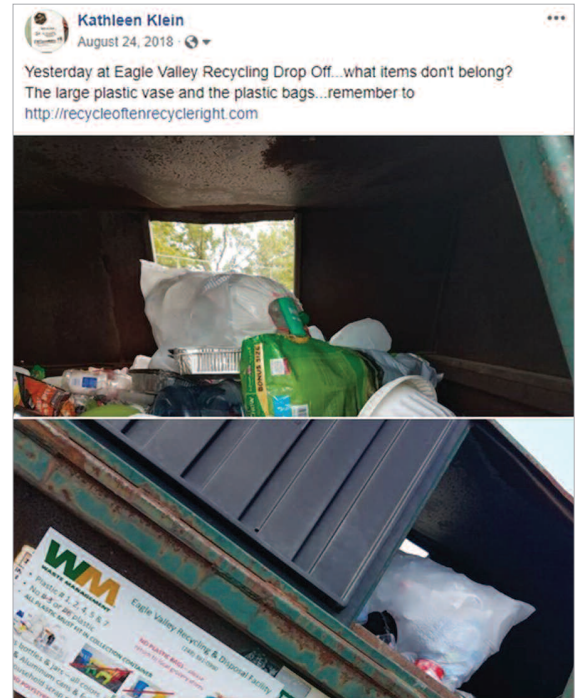

Anything that is not listed as acceptable should not go in a recycling bin, at home or at Eagle Valley's Recycling Drop-off. Please be sure to follow proper recycling guidelines, guidelines serve a purpose, they tell what can and what should not go in the recycle bin. Anything that doesn't belong in the bin is contamination and travels all the way to a Material Recovery Facility (recycling facility) and then has to travel all the way back to a landfill. This adds cost and creates operational inefficiencies around recycling, not to mention the over-the-road emissions (green house gases) in transporting the material back and forth.

Please follow guidelines and don't be a "wishcycler". "Wishcyclers" are individuals who place items in the recycle bin for several reasons, because they feel guilty throwing them in the landfill, they aren't quite sure if the item is NOT recyclable, or they "wish"/feel the item "should be" recycled/recyclable – "wishcycling". If you feel troubled about throwing things away, find ways to "reduce" and "reuse" when possible – but please don't "wishcycle", it creates contamination and hurts the recycling effort.

Follow us on facebook and twitter for local news and information. Learn more about proper recycling at <https://recycleoftenrecycleright.com/>

<https://www.facebook.com/kathleen.klein.9400>